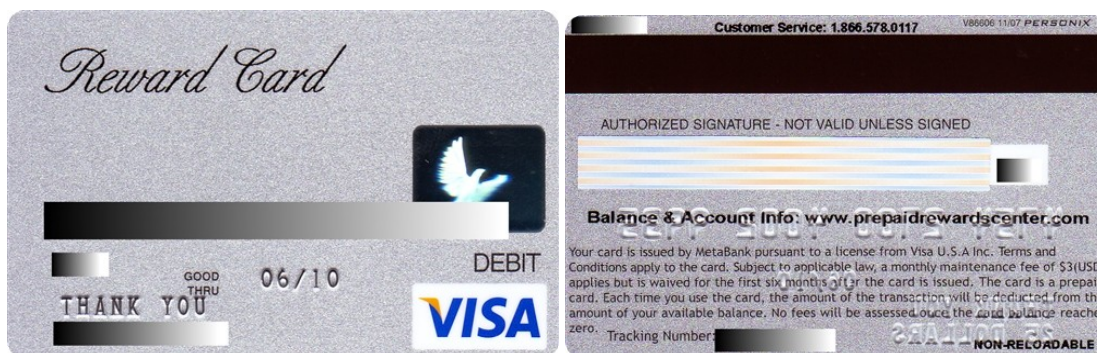

# Visa Reward Cards

Available Through Trinity's Scrip Program

## CARD OPTIONS AVAILABLE FOR PURCHASE

Visa Reward Card	\$25.00 Denomination	2% Non Profit Contribution
Visa Reward Card	\$50.00 Denomination	2% Non Profit Contribution
Visa Reward Card	\$100.00 Denomination	2% Non Profit Contribution

### **Terms and Conditions:**

Subject to applicable law, beginning 6 months after the date your Gift Card was purchased by Great Lakes Scrip Center, a monthly service fee of \$3.00 will be deducted from your remaining balance. Helpful hints: - To ensure authorized use of your Gift card, be sure to sign the back before using. - Always know the balance of your card and when ready to make your purchase, tell the cashier the amount you would like applied to your Visa Gift card. Always press the CREDIT button. If you press DEBIT your transaction will be declined. The balance will then need to be paid with the second payment method. - If you decide to return merchandise purchased with your Visa Gift card, you may be asked to present the same card to process that return. Be sure to hold onto your purchase receipts and your card, even after the balance is depleted. - When using your Visa Gift card somewhere that a tip may be appropriate, your transaction may be authorized for an additional 20% above your total bill. Be sure that the balance on your card is sufficient to cover the cost of the bill plus the tip added. If not, the transaction will be declined. - Gas stations: You will need to present your card to the attendant inside the station. The VISA card will not work at the pump. - For on line or phone orders, you will need to register your card at [www.prepaidrewardscenter.com](http://www.prepaidrewardscenter.com). When you make an online or phone purchase, the name, address, and phone number you use will need to be exactly the same as the information you provided when registering your card. If the information is different, the transaction may be declined.